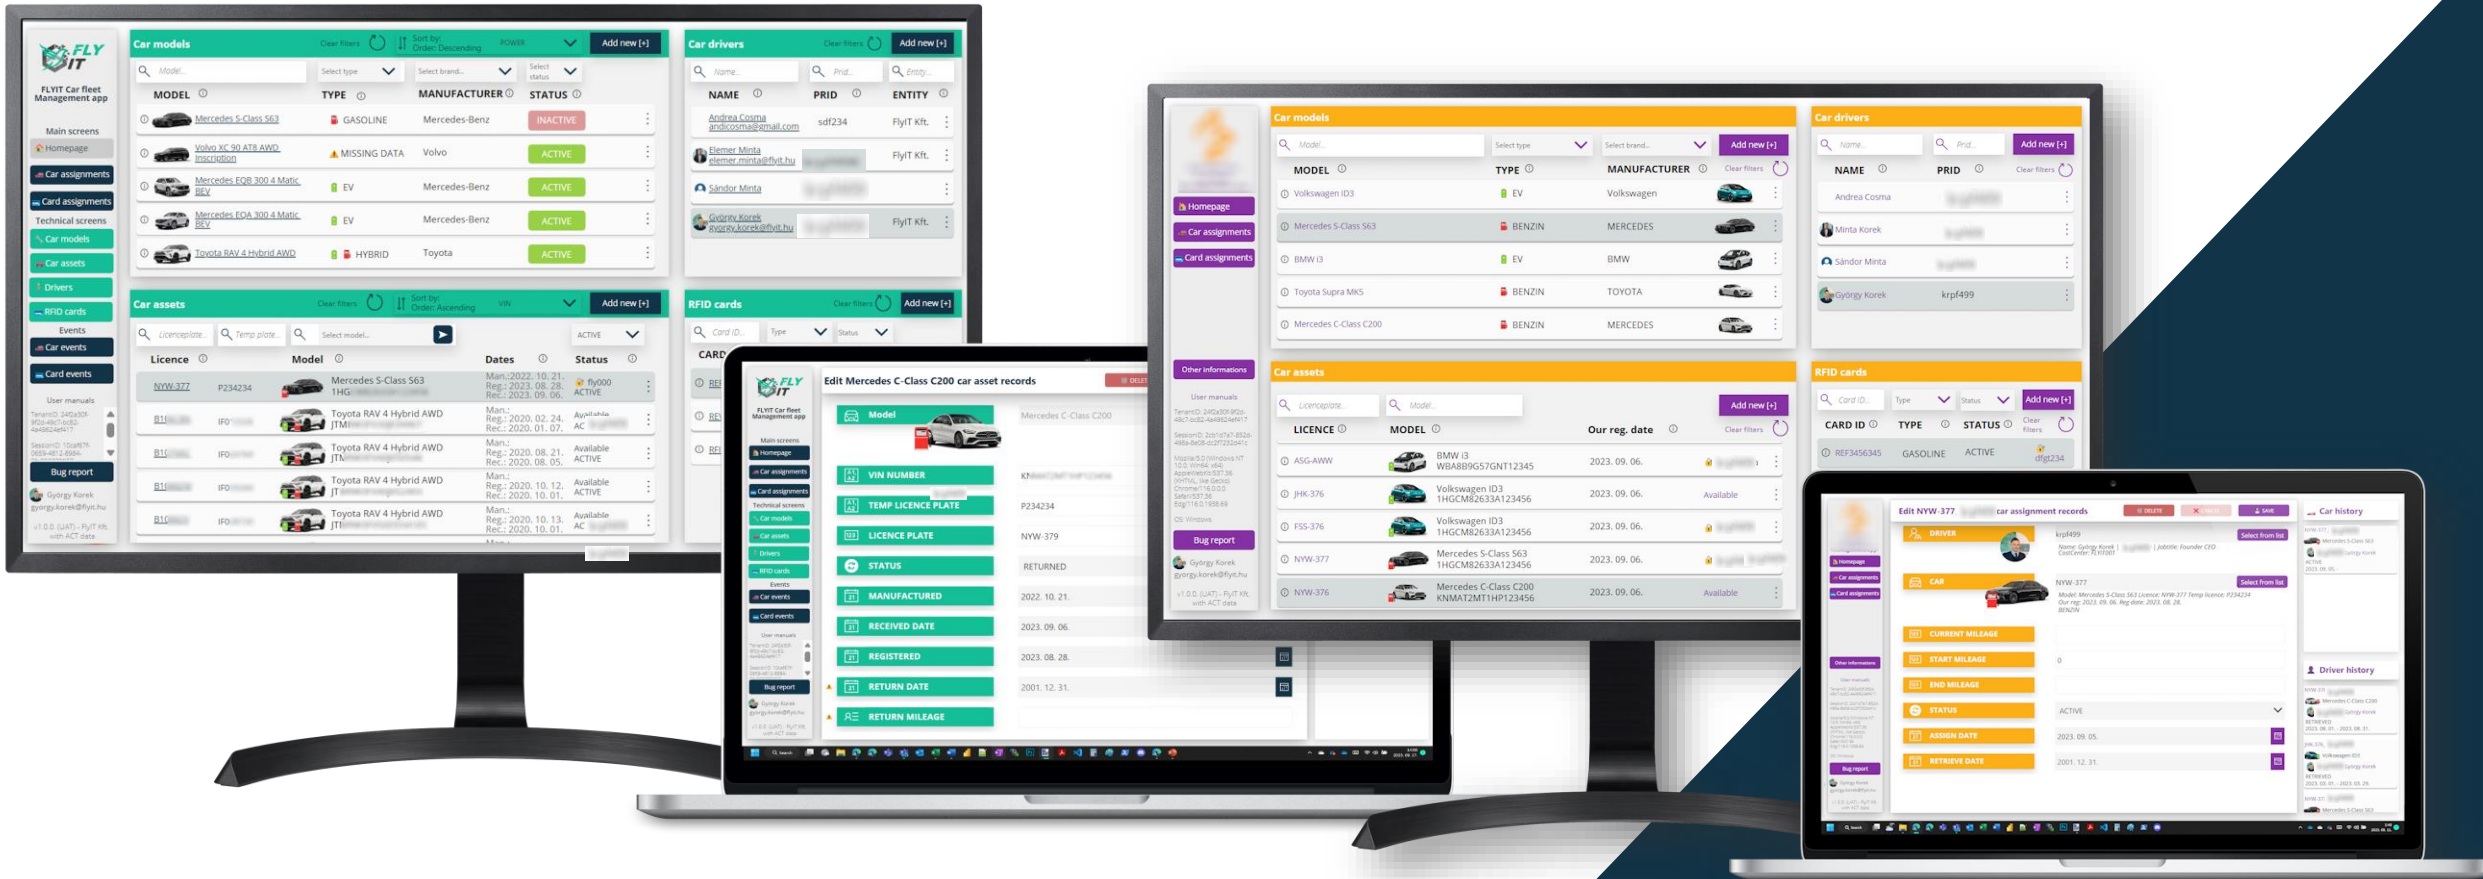

FlyIT Car Fleet Management System

Customized to your company's design!