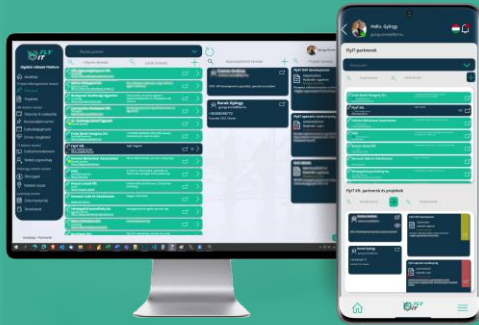

# A few examples of the solutions developed by us:

**Digital Corporate Platform**

**Digital Corporate Platform Mobile**

**DVP - Intrapp**  
Enterprise internal mobile app

**Patient tracker app in healthcare**