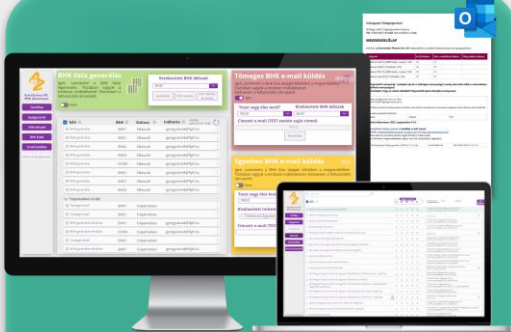

# A few examples of the solutions developed by us:

**Digital Corporate Platform**

**Digital Corporate Platform Mobile**

**DVP - Intrapp**  
Enterprise internal mobile app

**Patient tracker app in healthcare**

**Order form builder application in pharma industry**

**Attendance sheet and signature management app in event management**

**Solution registry and repository**

**Have your specific application or automation featured here!**