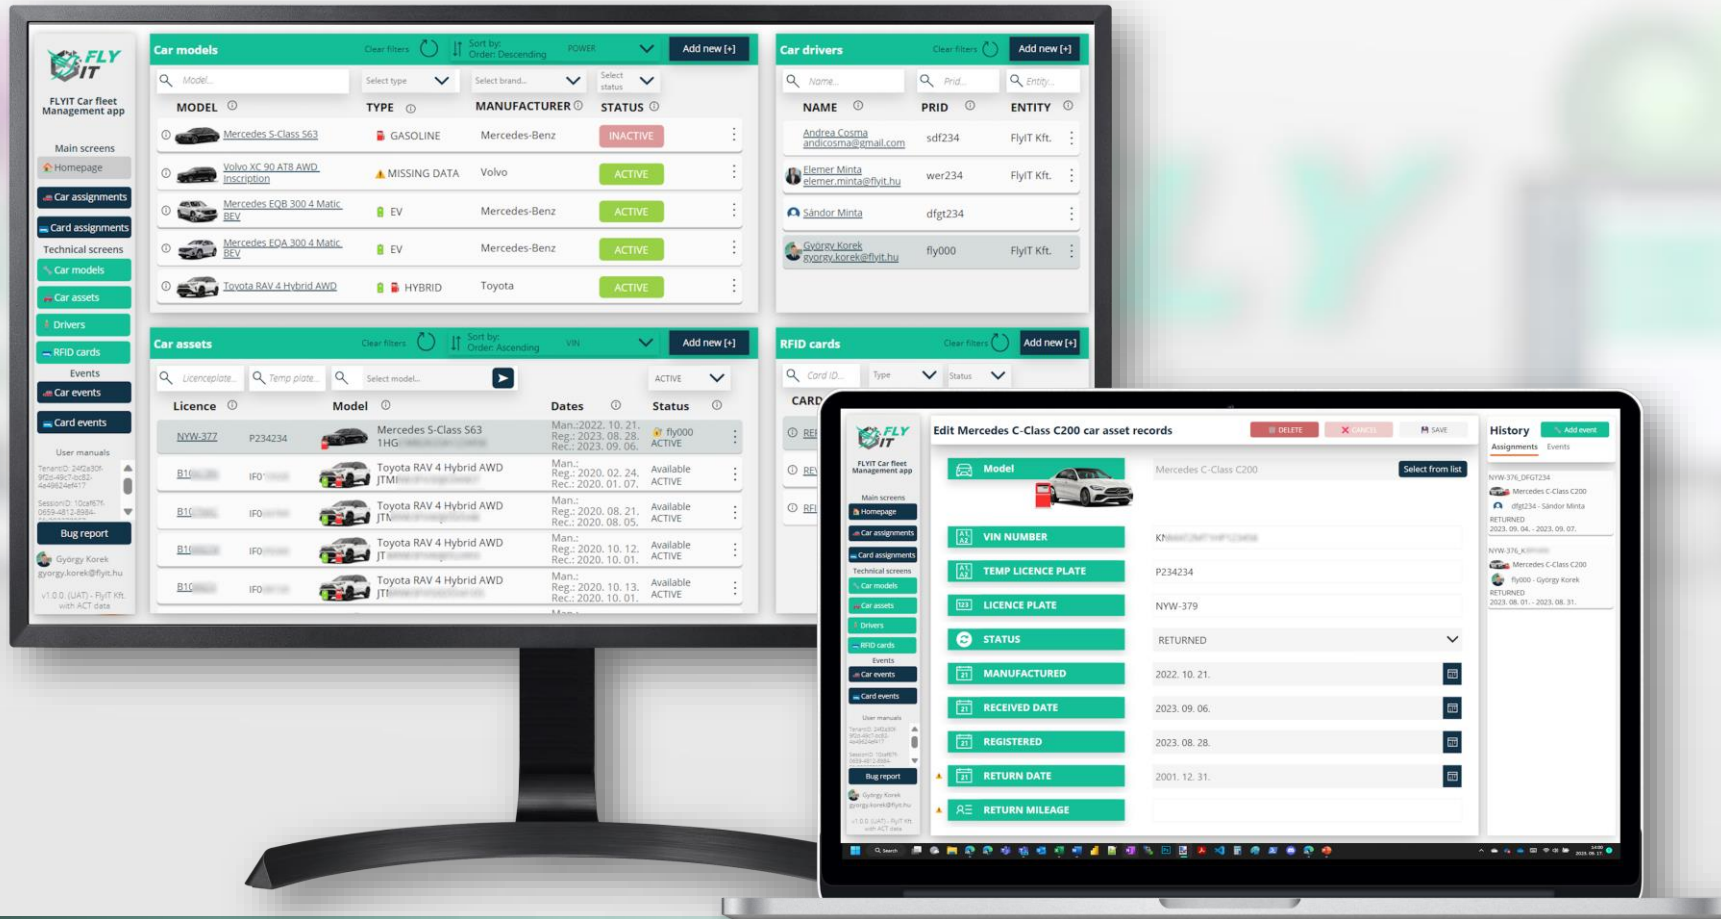

FlyIT Car Fleet Management System

The system is designed to streamline and enhance the management of a fleet of vehicles, including car models, assets, drivers, RFID cards, and assignments.

FlyIT Kft. | Microsoft Partner