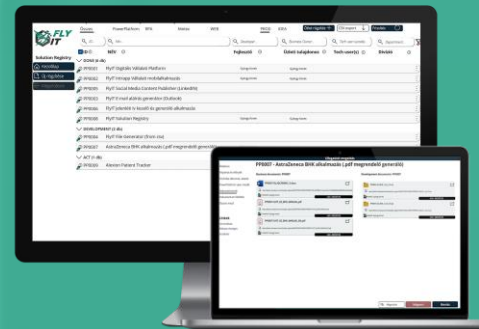

# A few examples of the solutions developed by us:

**Digital Corporate Platform**

**Digital Corporate Platform Mobile**

**DVP - Intrapp**  
Enterprise internal mobile app

**Patient tracker app in healthcare**

**Order form builder application in pharma industry**

**Attendance sheet and signature management app in event management**

**Solution registry and repository**

**Have your specific application or automation featured here!**